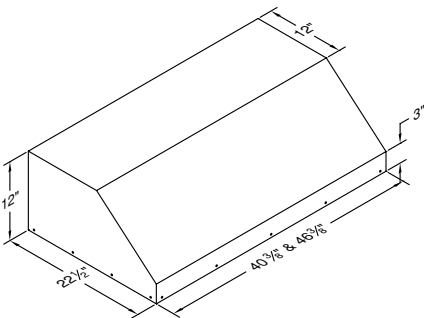

BHPSLB WALL MOUNT LINER INSERTS - 22 1/2" DEEP AND 12" TALL

Model	Width	Color	CFM	Duct	MAP
BH340PSLB SS	40 3/8"	SS	900	6" & 8"	$ 2,003
BH446PSLB SS	46 3/8"	SS	1200	8" & 8"	$ 2,454

Use VP562 transition (optional) on 900 CFM model to combine outlets into a single 10" duct
Use VP563 transition (optional) on 1200 CFM model to combine outlets into a single 12" duct