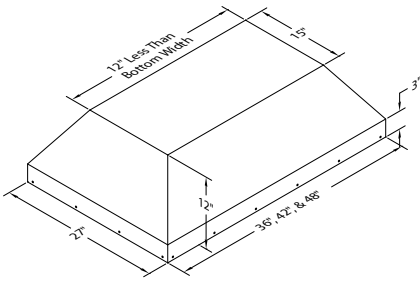

ISLAND LINER INSERTS (PREMIER MAGIC LUNG®)

THSLE ISLAND LINER INSERTS

Model	Width	Color	CFM	Duct	MAP
TH236SLE SS	36"	SS	550	8"	$ 2,354
TH242SLE SS	42"	SS	550	8"	$ 2,421

VP565 transition to 8" round included.