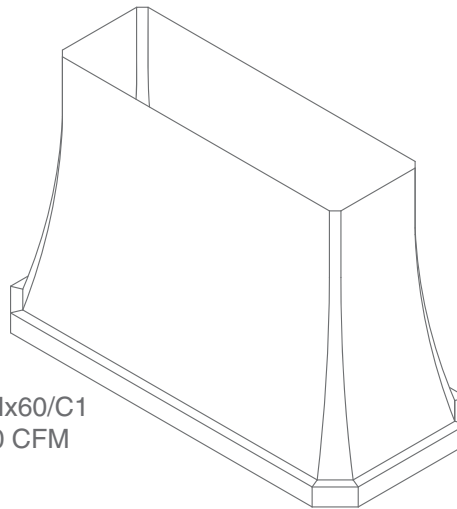

DESIGNER SERIES

FINISH: ANTIQUED HAMMERED COPPER • OPTIONS: COPPER POT RAIL

JDIH/C1 SERIES

VentAhood[®]

Build your own at ventahood.com

JDIHx36/C1
550 CFM

JDIHx42/C1
550 CFM

JDIHx48/C1
550 CFM
1100 CFM

JDIHx54/C1
550 CFM
1100 CFM

JDIHx60/C1
1100 CFM

JDIHx66/C1
1100 CFM

MECHANICAL SPECIFICATIONS

Model Number	Dimensional Information							Blower Configurations	
	Width	Depth	Height	Lip	Offset	Top Width	Top Depth	550 CFM	1100 CFM
JDIHx36/C1	36	30	30	3	1.5	24	15	Yes	No
JDIHx42/C1	42	30	30	3	1.5	30	15	Yes	No
JDIHx48/C1	48	30	30	3	1.5	36	15	Yes	Yes
JDIHx54/C1	54	30	30	3	1.5	42	15	Yes	Yes
JDIHx60/C1	60	30	30	3	1.5	48	15	No	Yes
JDIHx66/C1	66	30	30	3	1.5	54	15	No	Yes