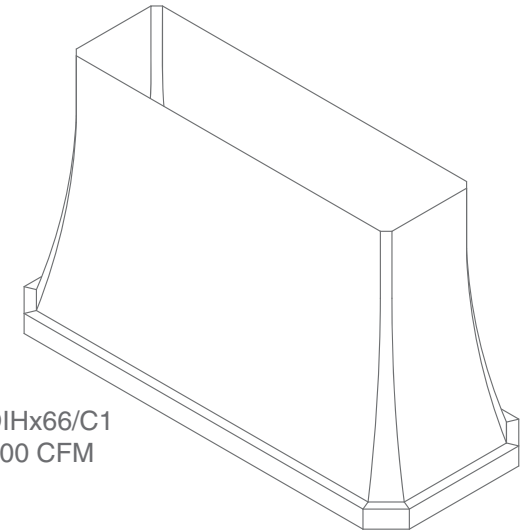

DESIGNER SERIES

FINISH: ANTIQUED HAMMERED COPPER • OPTIONS: COPPER POT RAIL

JDIH/C1 SERIES

VentAhood[®]

Build your own at ventahood.com

JDIHx36/C1
550 CFM

JDIHx42/C1
550 CFM

JDIHx48/C1
550 CFM
1100 CFM

JDIHx54/C1
550 CFM
1100 CFM

JDIHx60/C1
1100 CFM

JDIHx66/C1
1100 CFM

MECHANICAL SPECIFICATIONS

Model Number	Dimensional Information							Blower Configurations	
	Width	Depth	Height	Lip	Offset	Top Width	Top Depth	550 CFM	1100 CFM
JDIHx36/C1	36	30	30	3	1.5	24	15	Yes	No
JDIHx42/C1	42	30	30	3	1.5	30	15	Yes	No
JDIHx48/C1	48	30	30	3	1.5	36	15	Yes	Yes
JDIHx54/C1	54	30	30	3	1.5	42	15	Yes	Yes
JDIHx60/C1	60	30	30	3	1.5	48	15	No	Yes
JDIHx66/C1	66	30	30	3	1.5	54	15	No	Yes