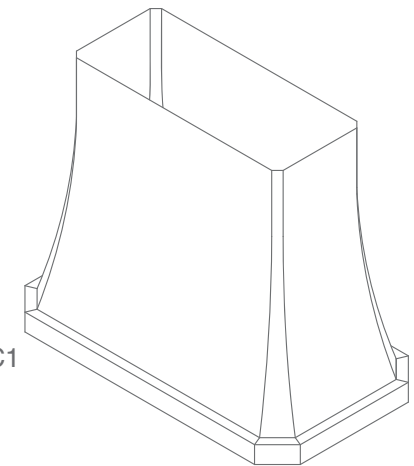

DESIGNER SERIES

FINISH: ANTIQUED HAMMERED COPPER • OPTIONS: COPPER POT RAIL

JDIH/C1 SERIES

VentAhood[®]

Build your own at ventahood.com

JDIHx36/C1
550 CFM

JDIHx42/C1
550 CFM

JDIHx48/C1
550 CFM
1100 CFM

JDIHx54/C1
550 CFM
1100 CFM

JDIHx60/C1
1100 CFM

JDIHx66/C1
1100 CFM

MECHANICAL SPECIFICATIONS

Model Number	Dimensional Information							Blower Configurations	
	Width	Depth	Height	Lip	Offset	Top Width	Top Depth	550 CFM	1100 CFM
JDIHx36/C1	36	30	30	3	1.5	24	15	Yes	No
JDIHx42/C1	42	30	30	3	1.5	30	15	Yes	No
JDIHx48/C1	48	30	30	3	1.5	36	15	Yes	Yes
JDIHx54/C1	54	30	30	3	1.5	42	15	Yes	Yes
JDIHx60/C1	60	30	30	3	1.5	48	15	No	Yes
JDIHx66/C1	66	30	30	3	1.5	54	15	No	Yes