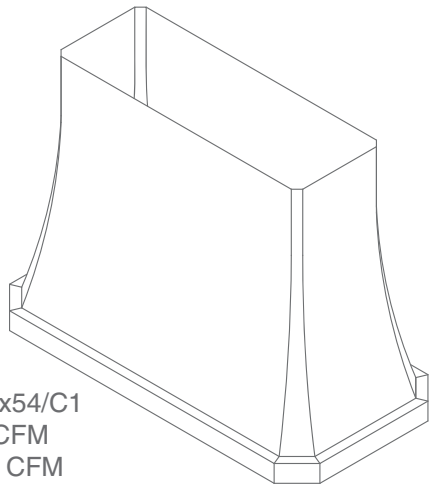

DESIGNER SERIES

FINISH: ANTIQUED HAMMERED COPPER • OPTIONS: COPPER POT RAIL

JDIH/C1 SERIES

VentAhood[®]

Build your own at ventahood.com

JDIHx36/C1
550 CFM

JDIHx42/C1
550 CFM

JDIHx48/C1
550 CFM
1100 CFM

JDIHx54/C1
550 CFM
1100 CFM

JDIHx60/C1
1100 CFM

JDIHx66/C1
1100 CFM

MECHANICAL SPECIFICATIONS

Model Number	Dimensional Information							Blower Configurations	
	Width	Depth	Height	Lip	Offset	Top Width	Top Depth	550 CFM	1100 CFM
JDIHx36/C1	36	30	30	3	1.5	24	15	Yes	No
JDIHx42/C1	42	30	30	3	1.5	30	15	Yes	No
JDIHx48/C1	48	30	30	3	1.5	36	15	Yes	Yes
JDIHx54/C1	54	30	30	3	1.5	42	15	Yes	Yes
JDIHx60/C1	60	30	30	3	1.5	48	15	No	Yes
JDIHx66/C1	66	30	30	3	1.5	54	15	No	Yes